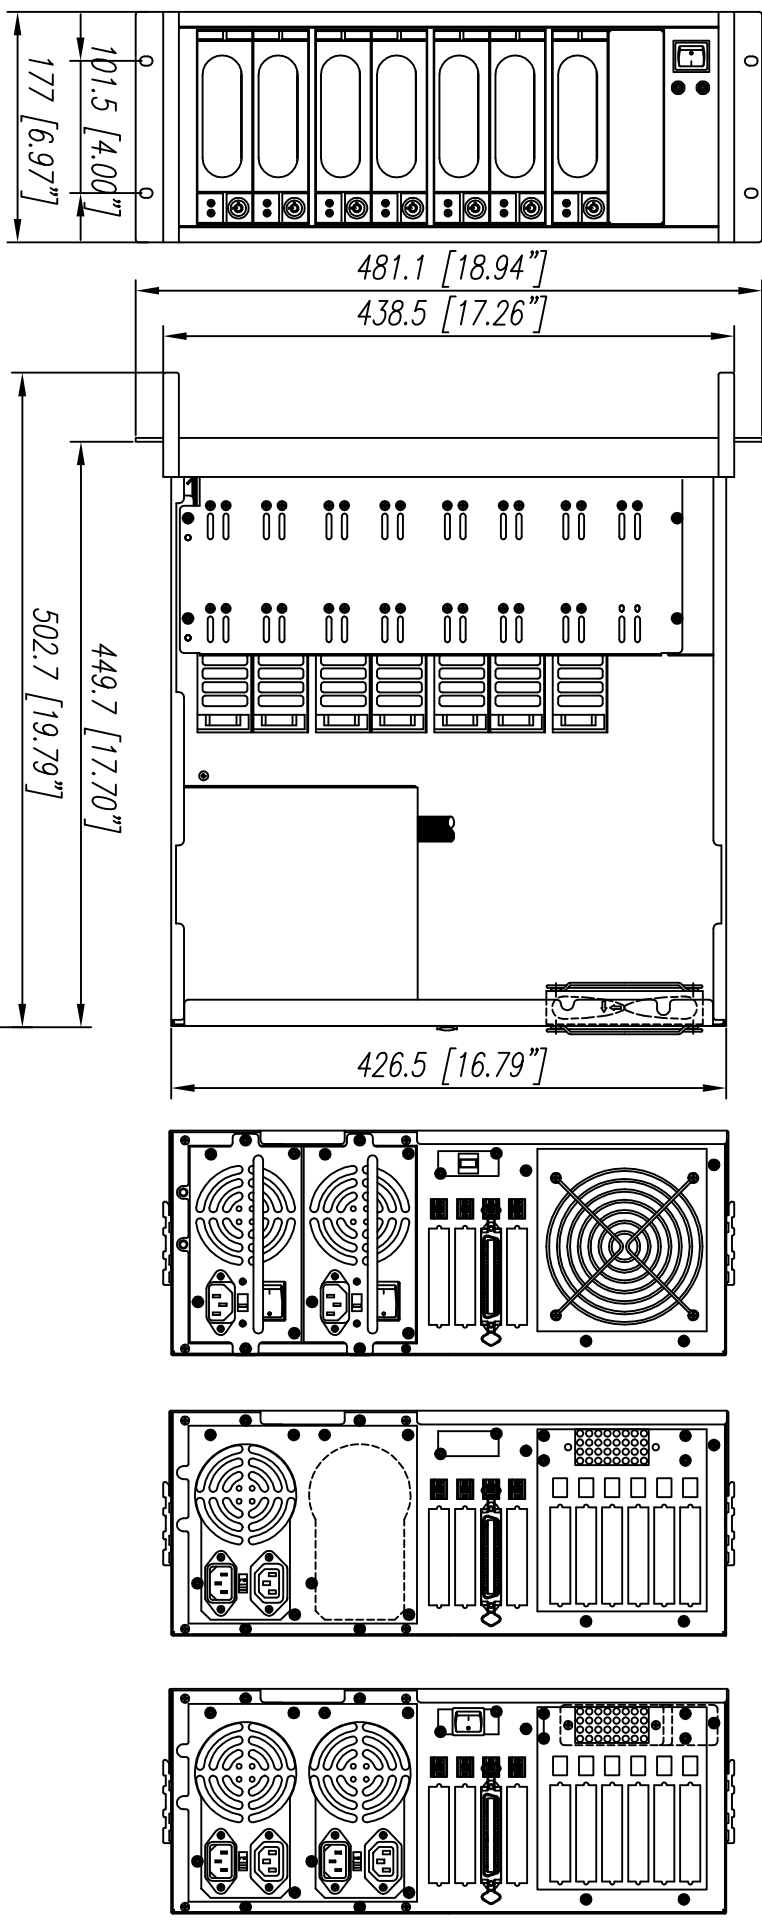

REVISION	DATE	DESCRIPTION	SIGNATURE

7791A

PROPOSER: JONG This drawing contains proprietary information of JONG's Enterprise Co., Ltd. Any disclosure or use of this drawing, in whole or in part, without the written consent from JONG's Enterprise Co., Ltd. is strictly prohibited. CUSTOMER APPROVAL:		MATERIAL:		PROU: JONG		SCALE: 1:1 DO NOT SCALE DIMS		PART NO:	
TOLERANCES UNLESS NOTED DECIMAL X.XX ±0.12 DECIMAL X ±0.50 ANGULAR X ±1°		TITLE: DIA. DRAWING		APP:		MODEL: 7791A		FILE NO: 7791A-dia	
DRW: JONG		UNIT: MM		DGN:		SHT 1 OF 1		REV. SIZE: A1	
DATE: 99/10/19		DRW:		CHK:		DRW:		REV. SIZE:	